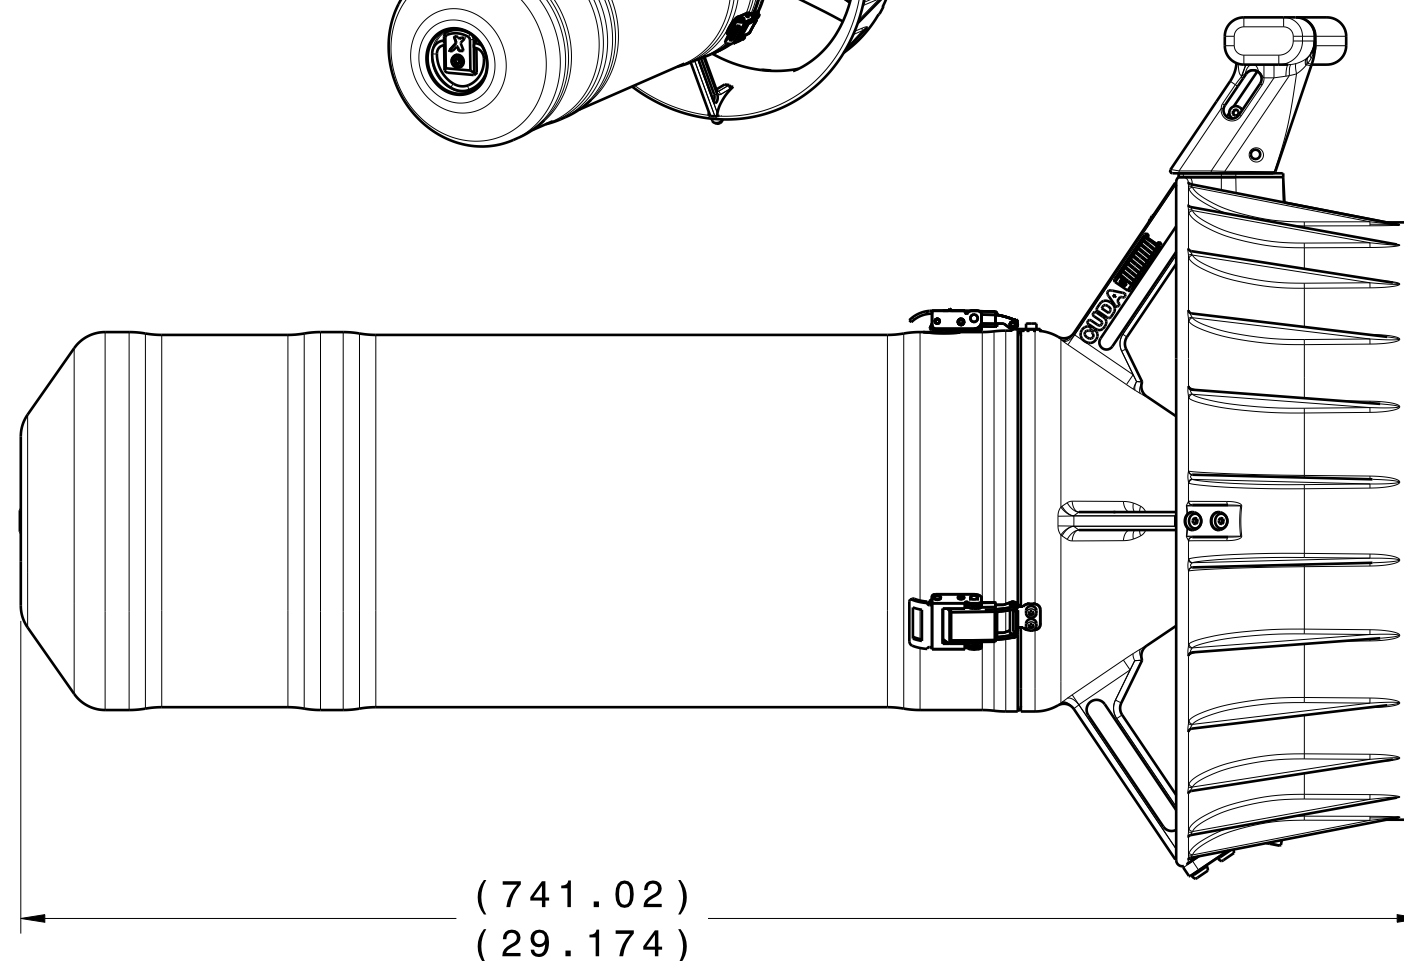

Rev.	Description	Date
1	New Release	01-10-08

CUDA 12-10 LIION

Weight (balanced for fresh) 42 lbs

Nominal Fresh Trim Weights

Front 1lbs

Rear 1/2lbs

diveX © DIVE XTRAS 2008 ALL RIGHTS RESERVED
 THIS DOCUMENT IS SUPPLIED IN CONFIDENCE. NO REPRODUCTION OF THE DOCUMENT OR ANY PART OF IT OR OF THE ITEMS SHOWN THEREON MAY BE MADE WITHOUT THE COPYRIGHT OWNERS WRITTEN PERMISSION.

THIRD ANGLE PROJECTION

All dimensions are in mm.
 Deburr & Break all sharp edges

Engineer:
Ben McGeever

**CUDA 12-10 LIION
 Diagram**

Drawing No:

Rev

Sheet

1