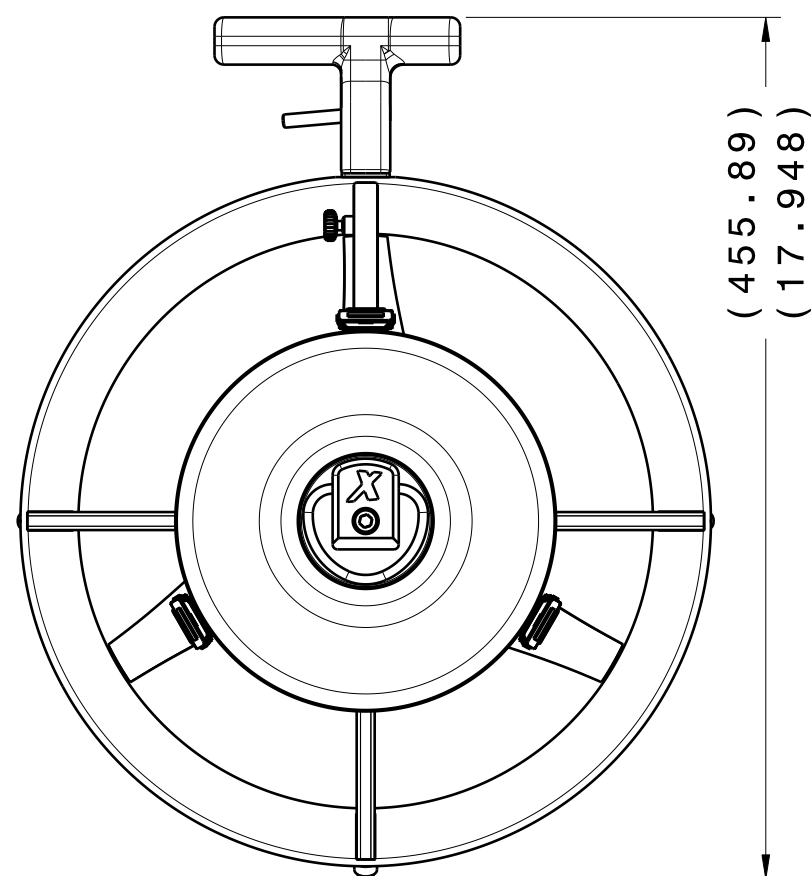

Rev.	Description	Date
1	New Release	01-10-08

CUDA 12-10 LIION

Weight (balanced for fresh) 42 lbs

Nominal Fresh Trim Weights

Front 1lbs

Rear 1/2lbs

diveX © DIVE XTRAS 2008 ALL RIGHTS RESERVED
 THIS DOCUMENT IS SUPPLIED IN CONFIDENCE. NO REPRODUCTION OF THE DOCUMENT OR ANY PART OF IT OR OF THE ITEMS SHOWN THEREON MAY BE MADE WITHOUT THE COPYRIGHT OWNERS WRITTEN PERMISSION.

THIRD ANGLE PROJECTION

All dimensions are in mm.
 Deburr & Break all sharp edges

Engineer:
Ben McGeever

**CUDA 12-10 LIION
 Diagram**

Drawing No:

Rev

Sheet

1