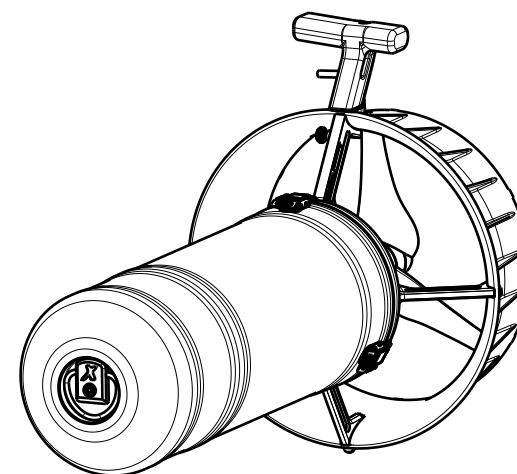

Rev.	Description	Date
1	New Release	01-10-08

CUDA 12-10 LIION

Weight (balanced for fresh) 42 lbs

Nominal Fresh Trim Weights

Front 1lbs

Rear 1/2lbs

diveX © DIVE XTRAS 2008 ALL RIGHTS RESERVED
 THIS DOCUMENT IS SUPPLIED IN CONFIDENCE. NO REPRODUCTION OF THE DOCUMENT OR ANY PART OF IT OR OF THE ITEMS SHOWN THEREON MAY BE MADE WITHOUT THE COPYRIGHT OWNERS WRITTEN PERMISSION.

THIRD ANGLE PROJECTION

All dimensions are in mm.
 Deburr & Break all sharp edges

Engineer:
Ben McGeever

**CUDA 12-10 LIION
 Diagram**

Drawing No:

Rev

Sheet

1