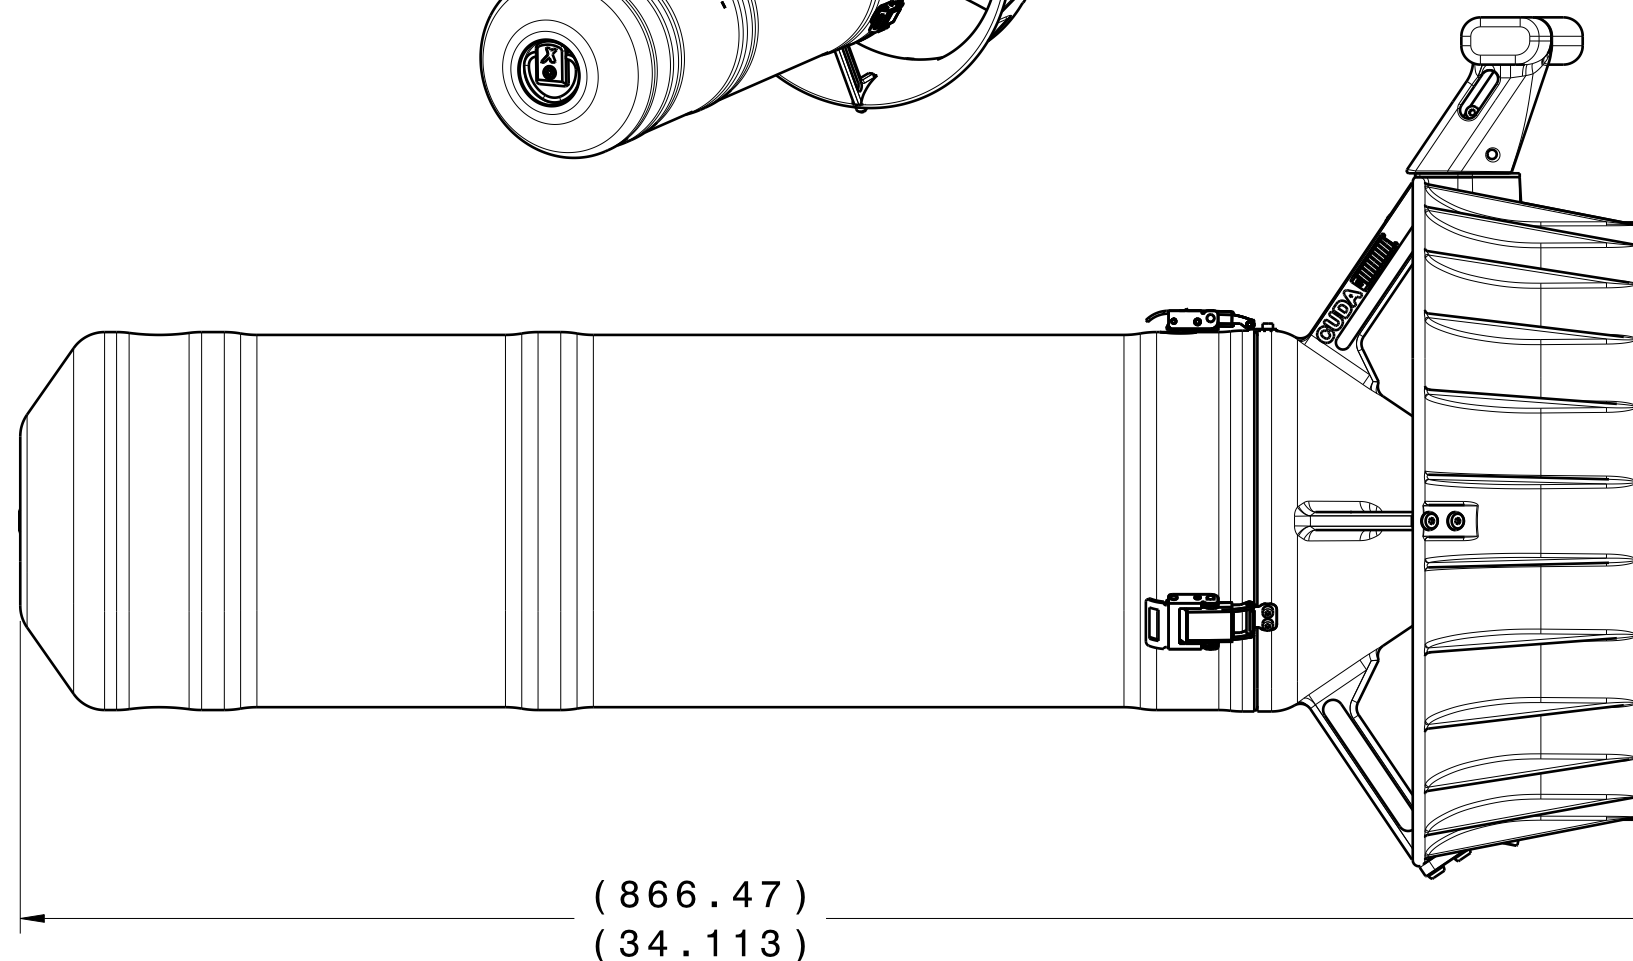

Rev.	Description	Date
1	New Release	01-10-08

Model/Specification	Cuda 550
Length	33.5", 85.1cm
Weight (neutral in fresh water inc. battery)	50lbs, 22.7kgs
Max Speed*	254ft/min, 77m/min, 2.9mph, 2.5kts
Run Time at 150ft/min, 45m/min, 1.7mph, 1.5kts *	184 min
Range at 150ft/min, 45m/min, 1.7mph, 1.5kts *	4.9 miles, 7.9Km, 4.3Kn
Run Time at Max Speed*	35 min
Range at Max Speed*	1.7 miles, 2.7Km, 1.5Kn
Battery Charge Time	4 Hours
Battery	1x42V 550Wh NiMh
Depth Rating	600ft/180m
Construction	Aluminum, 6061 T6, E-Coated & Powder coated
Lighting	Optional, External, see accessories
Battery Indicator	Not Available
Compass and Depth Meter	Optional, see accessories

THIRD ANGLE PROJECTION

All dimensions are in mm.
 Deburr & Break all sharp edges

Engineer:
Ben McGeever

CUDA 550 Diagram

Drawing No:

Sheet

Rev

1