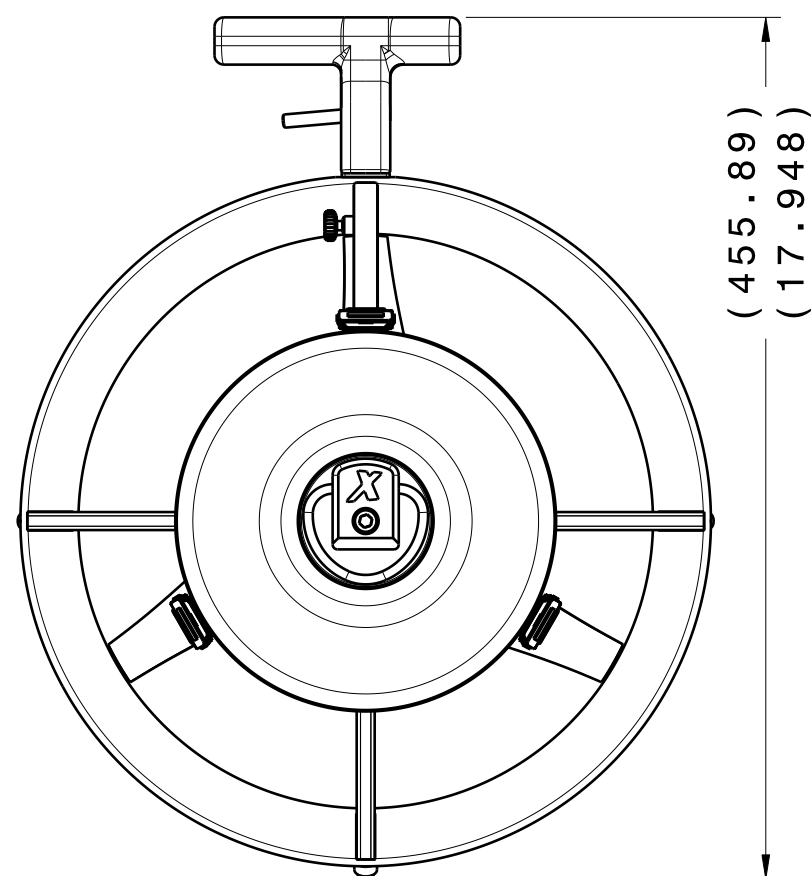

Rev.	Description	Date
1	New Release	01-10-08

Model/Specification	Cuda 550
Length	33.5", 85.1cm
Weight (neutral in fresh water inc. battery)	50lbs, 22.7kgs
Max Speed*	254ft/min, 77m/min, 2.9mph, 2.5kts
Run Time at 150ft/min, 45m/min, 1.7mph, 1.5kts *	184 min
Range at 150ft/min, 45m/min, 1.7mph, 1.5kts *	4.9 miles, 7.9Km, 4.3Kn
Run Time at Max Speed*	35 min
Range at Max Speed*	1.7 miles, 2.7Km, 1.5Kn
Battery Charge Time	4 Hours
Battery	1x42V 550Wh NiMh
Depth Rating	600ft/180m
Construction	Aluminum, 6061 T6, E-Coated & Powder coated
Lighting	Optional, External, see accessories
Battery Indicator	Not Available
Compass and Depth Meter	Optional, see accessories

THIRD ANGLE PROJECTION

All dimensions are in mm.
 Deburr & Break all sharp edges

Engineer:
Ben McGeever

CUDA 550 Diagram

Drawing No:

Sheet

Rev

1