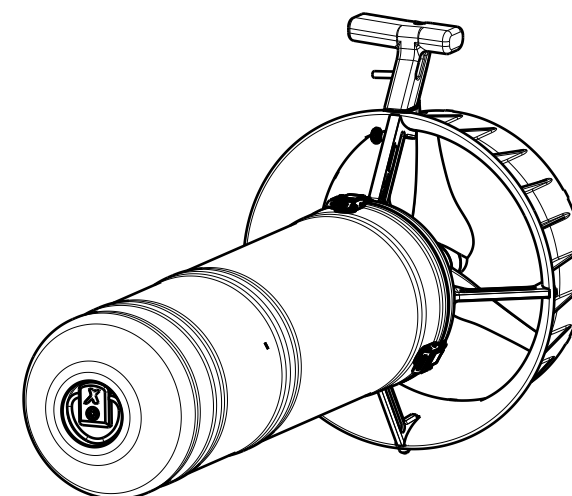

Rev.	Description	Date
1	New Release	01-10-08

Model/Specification	Cuda 550
Length	33.5", 85.1cm
Weight (neutral in fresh water inc. battery)	50lbs, 22.7kgs
Max Speed*	254ft/min, 77m/min, 2.9mph, 2.5kts
Run Time at 150ft/min, 45m/min, 1.7mph, 1.5kts *	184 min
Range at 150ft/min, 45m/min, 1.7mph, 1.5kts *	4.9 miles, 7.9Km, 4.3Kn
Run Time at Max Speed*	35 min
Range at Max Speed*	1.7 miles, 2.7Km, 1.5Kn
Battery Charge Time	4 Hours
Battery	1x42V 550Wh NiMh
Depth Rating	600ft/180m
Construction	Aluminum, 6061 T6, E-Coated & Powder coated
Lighting	Optional, External, see accessories
Battery Indicator	Not Available
Compass and Depth Meter	Optional, see accessories

THIRD ANGLE PROJECTION

All dimensions are in mm.
 Deburr & Break all sharp edges

Engineer:
Ben McGeever

CUDA 550 Diagram

Drawing No:

Sheet

Rev

1